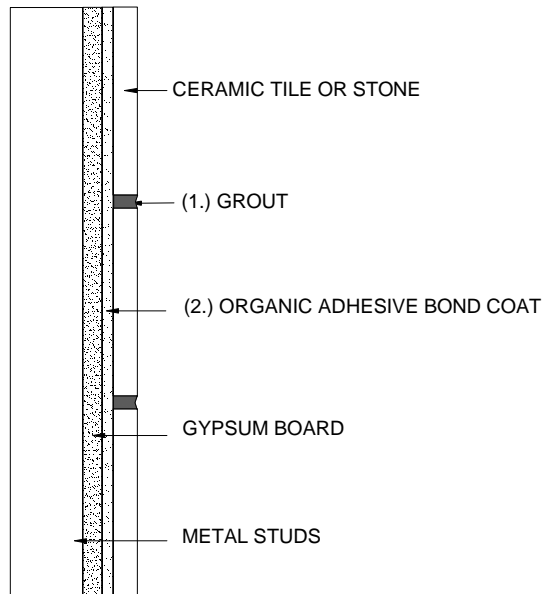

NW242

Walls, Interior

Metal Studs, Gypsum Board, Organic Adhesive

North American Adhesives Product Assembly

1. **Grout Options:**
 - A. NA 4200
 - B. NA 4300

2. **Organic Adhesive Bond Coat Options:**
 - A. NA 2000
 - B. NA 2040

Drawings are developed from the Tile Council of North America's (TCNA) *2011 TCA Handbook for Ceramic Tile Installation* and the Terrazzo, Tile and Marble Association of Canada's (TTMAC) *Tile Installation Manual*.

North American Adhesives products are listed as options and are substituted for TCA's and TTMAC's listed ANSI and ISO 13007 standards. Please refer to the referenced handbooks and current technical data sheets for complete instructions and application limitations.